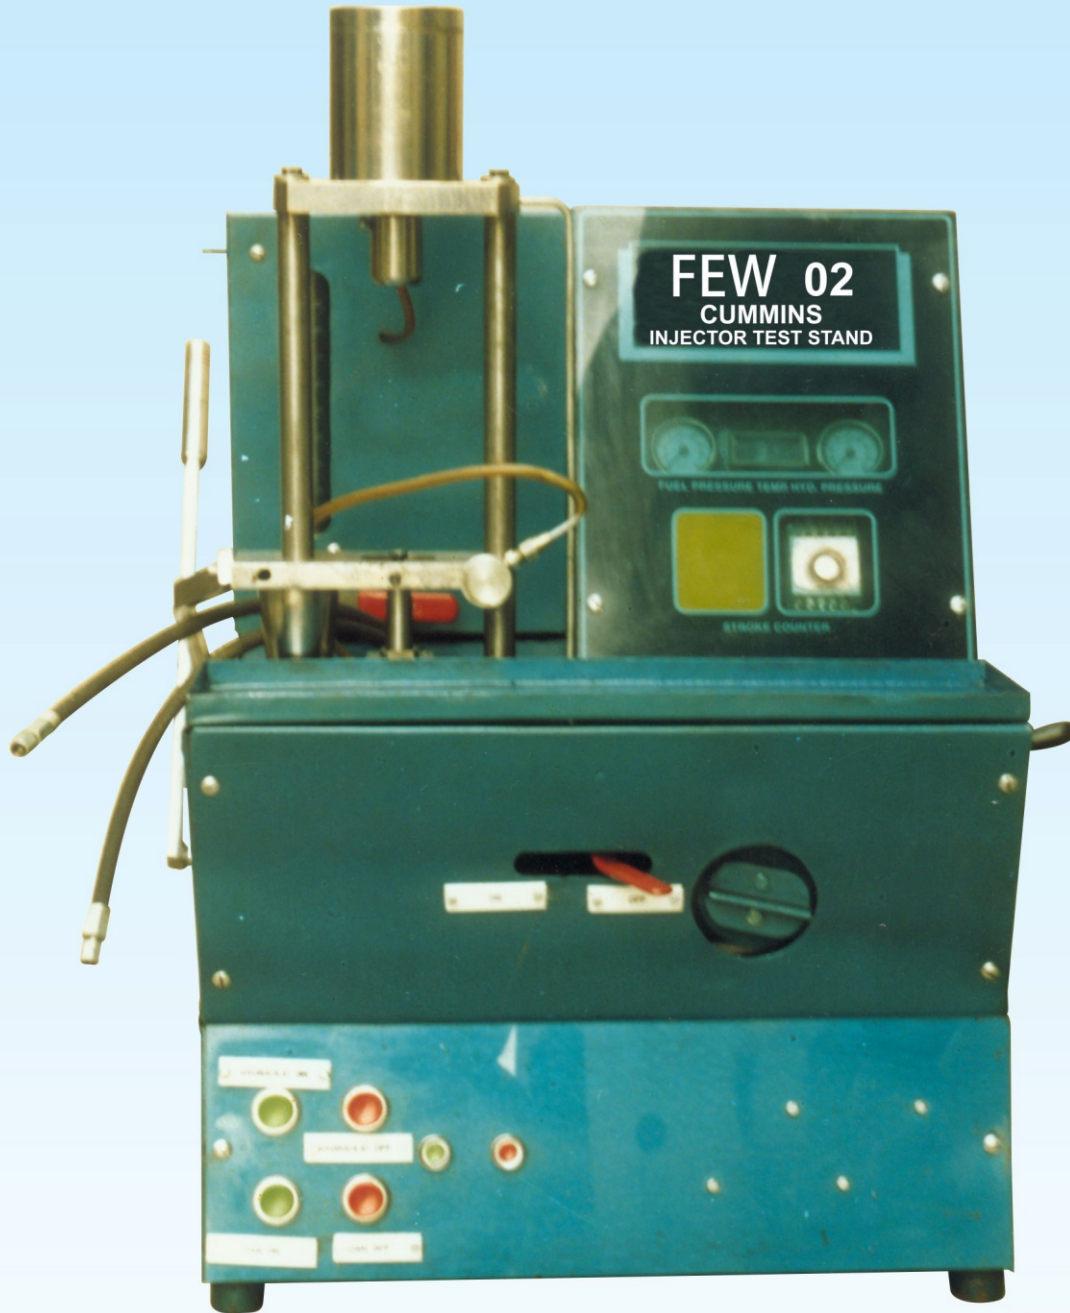

# CALIBRATA

**FEW SERIES 02  
TEST STAND  
FOR CUMMINS  
PT PUMPS**

**DIESEL FUEL INJECTION PUMP TEST BENCH**

**FRIENDSCO ENGG. WORKS (REGD.)**

**AN ISO 9001: 2000 Co.**

OFFICE : G-37A, ROSHANARA PLAZA, NEAR POLICE BOOTH, DINA NATH MARG, ROSHANARA ROAD, DELHI-7

# CALIBRATA

DIESEL FUEL INJECTION PUMP TEST BENCH

FEW 02  
COMPARATOR  
FOR CUMMINS  
PT INJECTORS