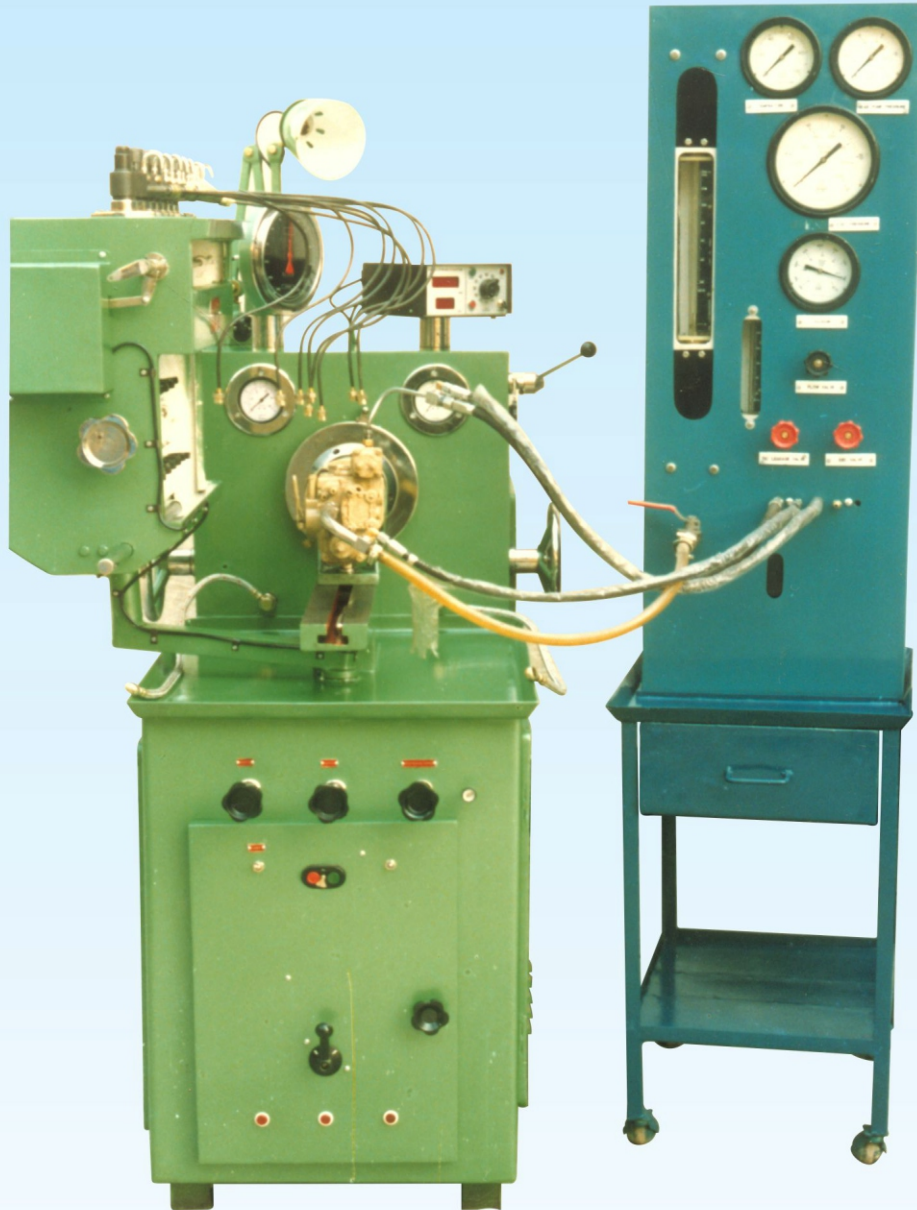

# CALIBRATA

FLOW METER PANEL  
MOBILE TEST STAND  
TROLLEY MOUNTED

DIESEL FUEL INJECTION PUMP TEST BENCH

**FRIENDSCO ENGG. WORKS (REGD.)**

AN ISO 9001: 2000 Co.

OFFICE : G-37A, ROSHANARA PLAZA, NEAR POLICE BOOTH, DINA NATH MARG, ROSHANARA ROAD, DELHI-7