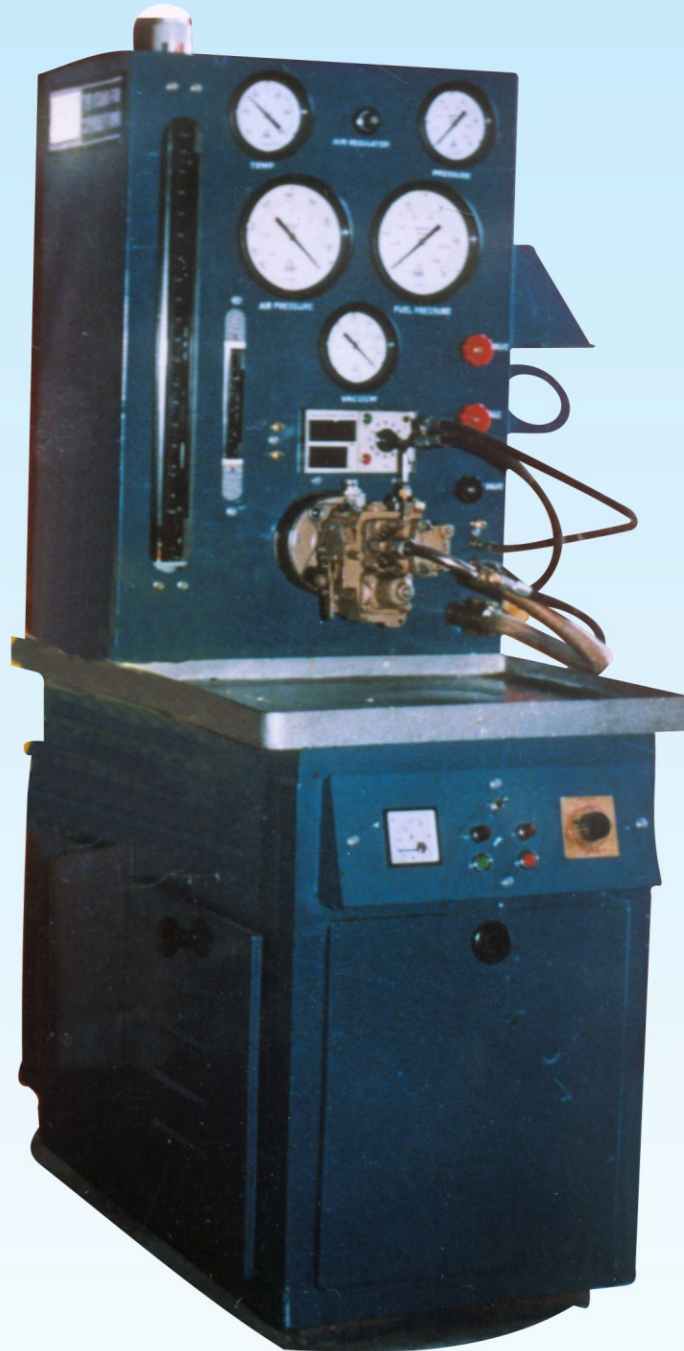

# CALIBRATA

**FEW SERIES 02  
TEST STAND  
FOR CUMMINS  
PT PUMPS**

**DIESEL FUEL INJECTION PUMP TEST BENCH**

**FRIENDSCO ENGG. WORKS (REGD.)**

**AN ISO 9001: 2000 Co.**

OFFICE : G-37A, ROSHANARA PLAZA, NEAR POLICE BOOTH, DINA NATH MARG, ROSHANARA ROAD, DELHI-7